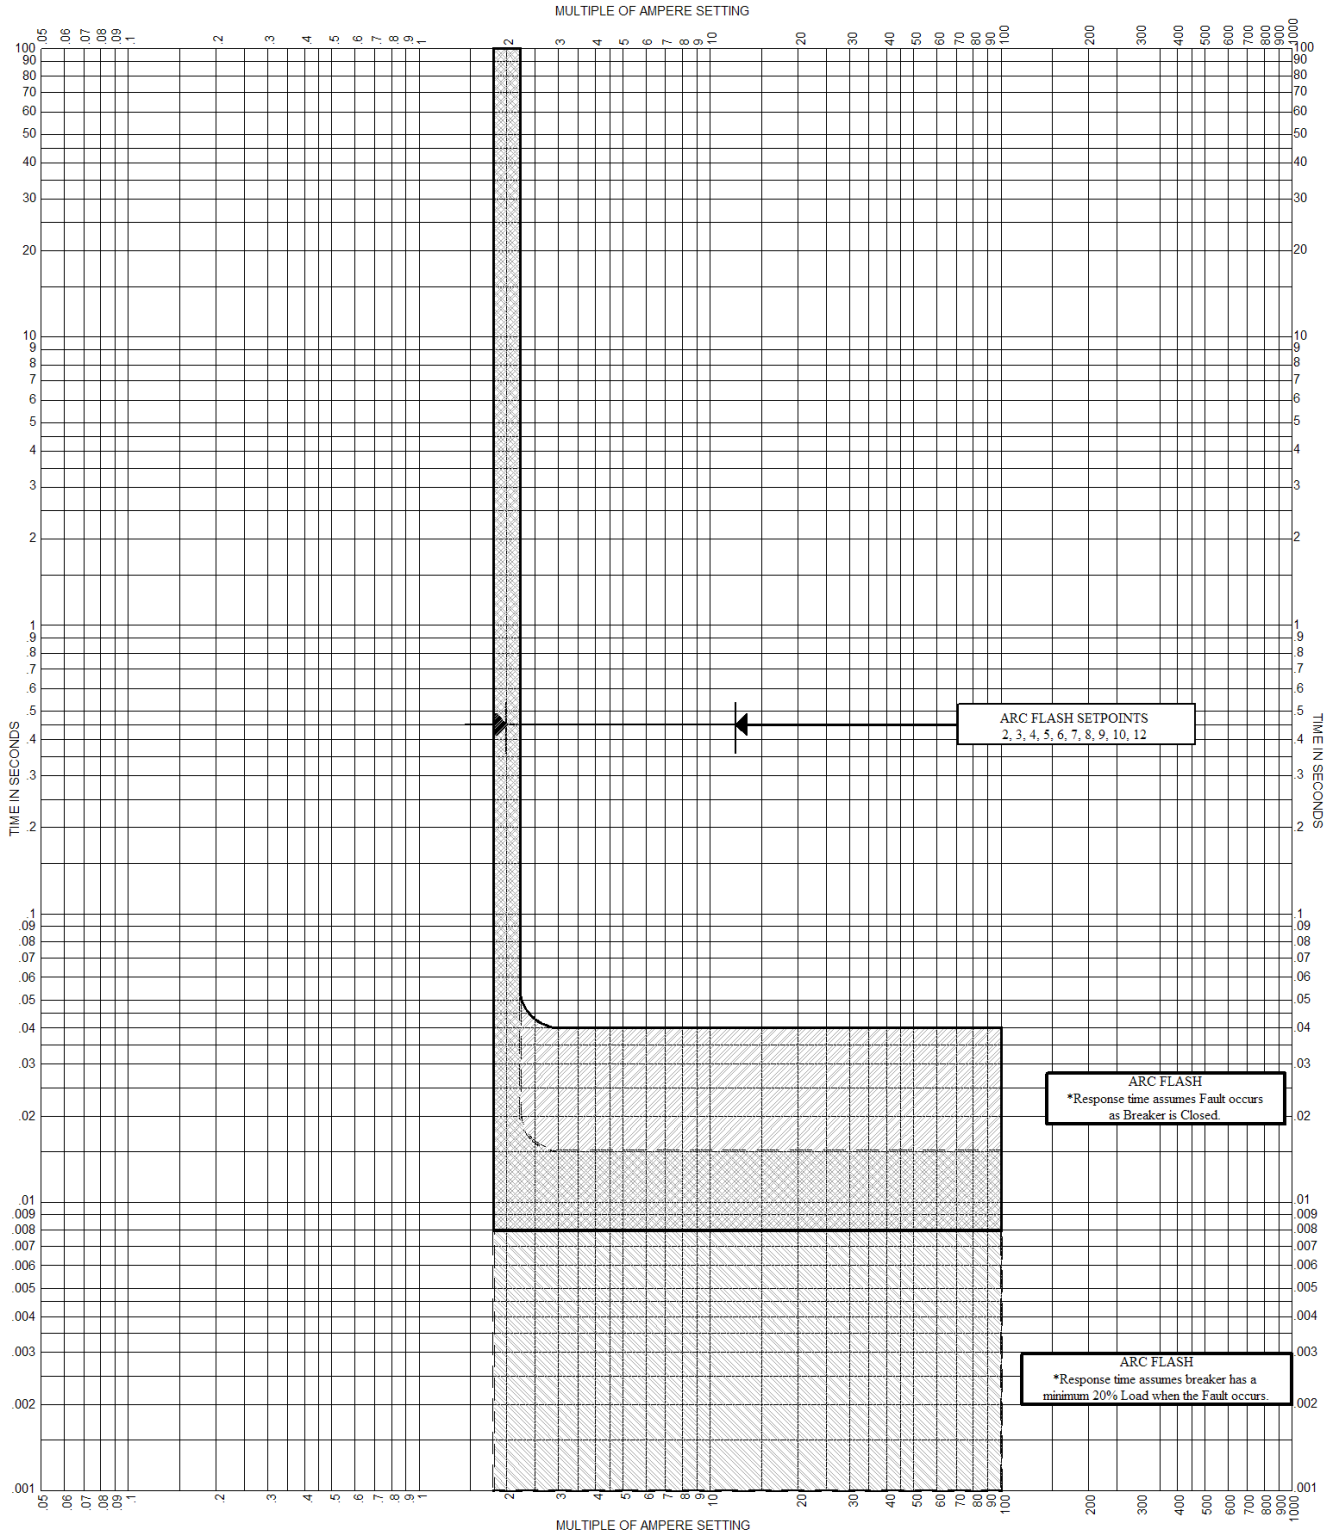

RMS-2007AF PROGRAMMABLE LOGIC CONTROL Rev.01      TIME-CURRENT CHARACTERISTIC CURVES

FOR SURE TRIP      DATED 2007

STANDARD DEVIATION FOR AMPERE SETTING IS +/- 10%

---

---

SURE-TRIP RMS-2007AF PROGRAMMABLE LOGIC CONTROL Rev.01 TIME-CURRENT CHARACTERISTIC CURVES  
 FOR RMS-2007AF ARC FLASH CURVE DATED 2007  
 STANDARD DEVIATION FOR AMPERE SETTING IS +/- 10%  
 Curve as shown does not include breaker clearing time.